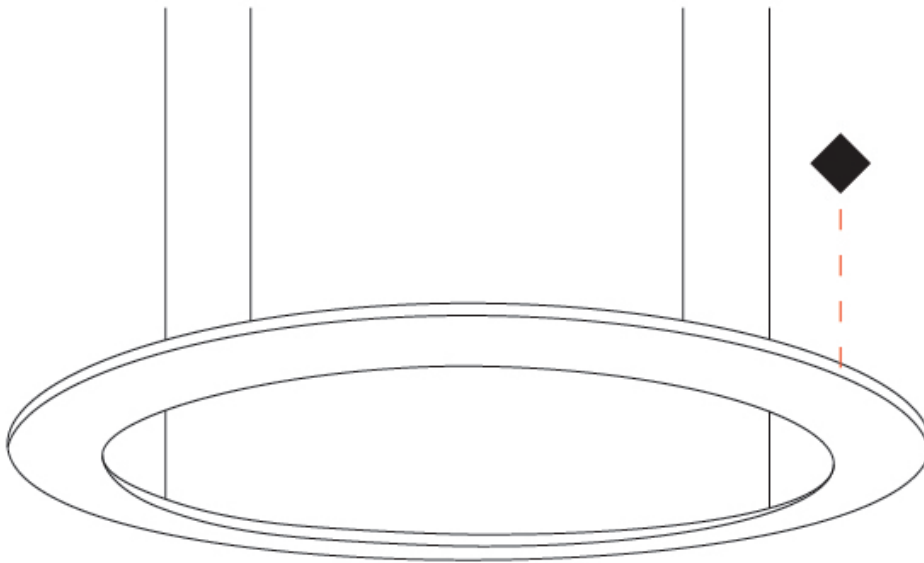

INFINITE RING SUSPENSION

A51083-

PROJECT	_____
TYPE	_____
SPECIFIER	_____
QUANTITY	_____
DATE	_____