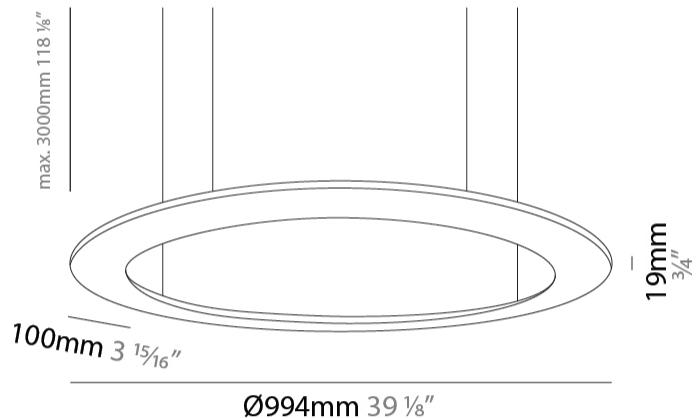

PROJECT	
TYPE	
SPECIFIER	
QUANTITY	
DATE	

INFINITE RING SUSPENSION

A51083-

base number
Color   Finish
Temperature   Options

1. To build a product code in our configurator select the specify button on the base model # product page
2. To build a manual product code on this datasheet choose from the options listed below in blue font and add the suffix to the base model #

GENERAL

Series: Infinite Ring
Partner: Ivela
Division: Architectural
Installation: Suspension
Product Type: Panels
Mounting Location: Ceiling
Light Distribution: Direct

PHYSICAL

Shape: Square
Length (mm): 994
Length (in): 39 1/8
Width (mm): 100
Width (in): 3 15/16
Height (mm): 19
Height (in): 3/4
Max. Overall Height (mm): 2500
Max. Overall Height (in): 98 7/16
Diffuser: PMMA - Opal
Fixture Finish: WHI / BLK / GLD
Fixture Material: Aluminum

ELECTRICAL

Lamp Type: LED
Input Wattage (W): 62
Dimming: Tri-Mode (Non-Dimming and Phase Dimming (120Vac only) and 0-10V Dimming)
Driver Included: No
Driver Location: Remote
Driver Type: Constant Voltage - Universal
Driver Class: Class 2
Housing: ENCP 5 (ERP) ENCP 8 (SC Power)
Input Voltage (V): 120 - 277
Output Voltage (V): 24

LED

Color Temperature (°K): 2700 / 3000 / 3500 / 4000
Max. Delivered Lumen (lm): 3720 / 3875 / 3989 / 4107
Nominal Lumen (lm): 7440 / 7770 / 7980 / 8215
CRI: >93 CRI
Lamp Life (hrs): 50000

OPTICAL

RATINGS AND CERTIFICATIONS

Certified By: Certified for North American Standards
IP rating: IP20