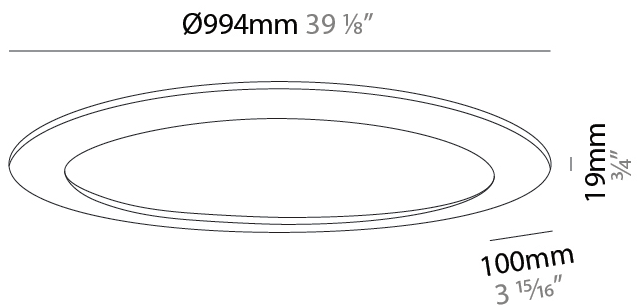

PROJECT	_____
TYPE	_____
SPECIFIER	_____
QUANTITY	_____
DATE	_____

INFINITE RING SURFACE

A52052- _____ - _____
base number   Color   Finish
                         Temperature   Options

1. To build a product code in our configurator select the specify button on the base model # product page
2. To build a manual product code on this datasheet choose from the options listed below in blue font and add the suffix to the base model #

GENERAL

Series: Infinite Ring
Partner: Ivela
Division: Architectural
Installation: Surface
Product Type: Panels
Mounting Location: Ceiling
Light Distribution: Direct

PHYSICAL

Shape: Square
Length (mm): 994
Length (in): 39 1/8
Width (mm): 100
Width (in): 3 15/16
Height (mm): 19
Height (in): 3/4
Diffuser: PMMA - Opal
Fixture Finish: WHI / BLK / GLD
Fixture Material: Aluminum

ELECTRICAL

Lamp Type: LED
Input Wattage (W): 62
Dimming: Tri-Mode (Non-Dimming and Phase Dimming (120Vac only) and 0-10V Dimming)
Driver Included: No
Driver Location: Remote
Driver Type: Constant Voltage - Universal
Driver Class: Class 2
Housing: ENCP 5 (ERP) ENCP 8 (SC Power)
Input Voltage (V): 120 - 277
Output Voltage (V): 24

LED

Color Temperature (°K): 2700 / 3000 / 3500 / 4000
Max. Delivered Lumen (lm): 3720 / 3875 / 3989 / 4107
Nominal Lumen (lm): 7440 / 7770 / 7980 / 8215
CRI: >93 CRI
Lamp Life (hrs): 50000

OPTICAL

RATINGS AND CERTIFICATIONS

Certified By: CSA Certified to UL and CSA Standards
IP rating: IP20